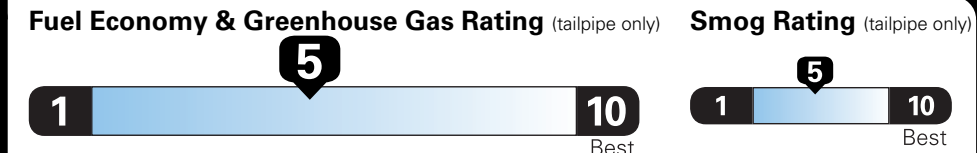

Fuel Economy and Environment

Gasoline Vehicle

Small SUVs range from 18 to 120 MPG. The best vehicle rates 136 MPGe.

You spend \$250 more in fuel costs over 5 years compared to the average new vehicle.

Annual fuel cost \$1,450