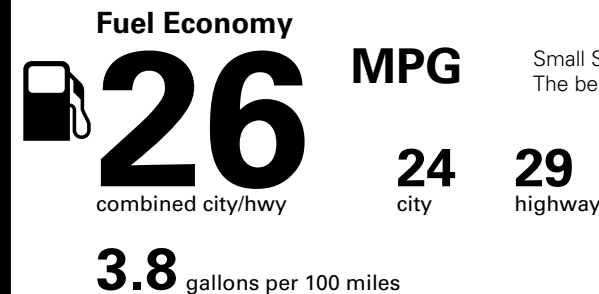

Fuel Economy and Environment

Gasoline Vehicle

Small SUVs range from 18 to 120 MPG. The best vehicle rates 136 MPGe.

You spend \$250 more in fuel costs over 5 years compared to the average new vehicle.

Annual fuel cost \$1,450